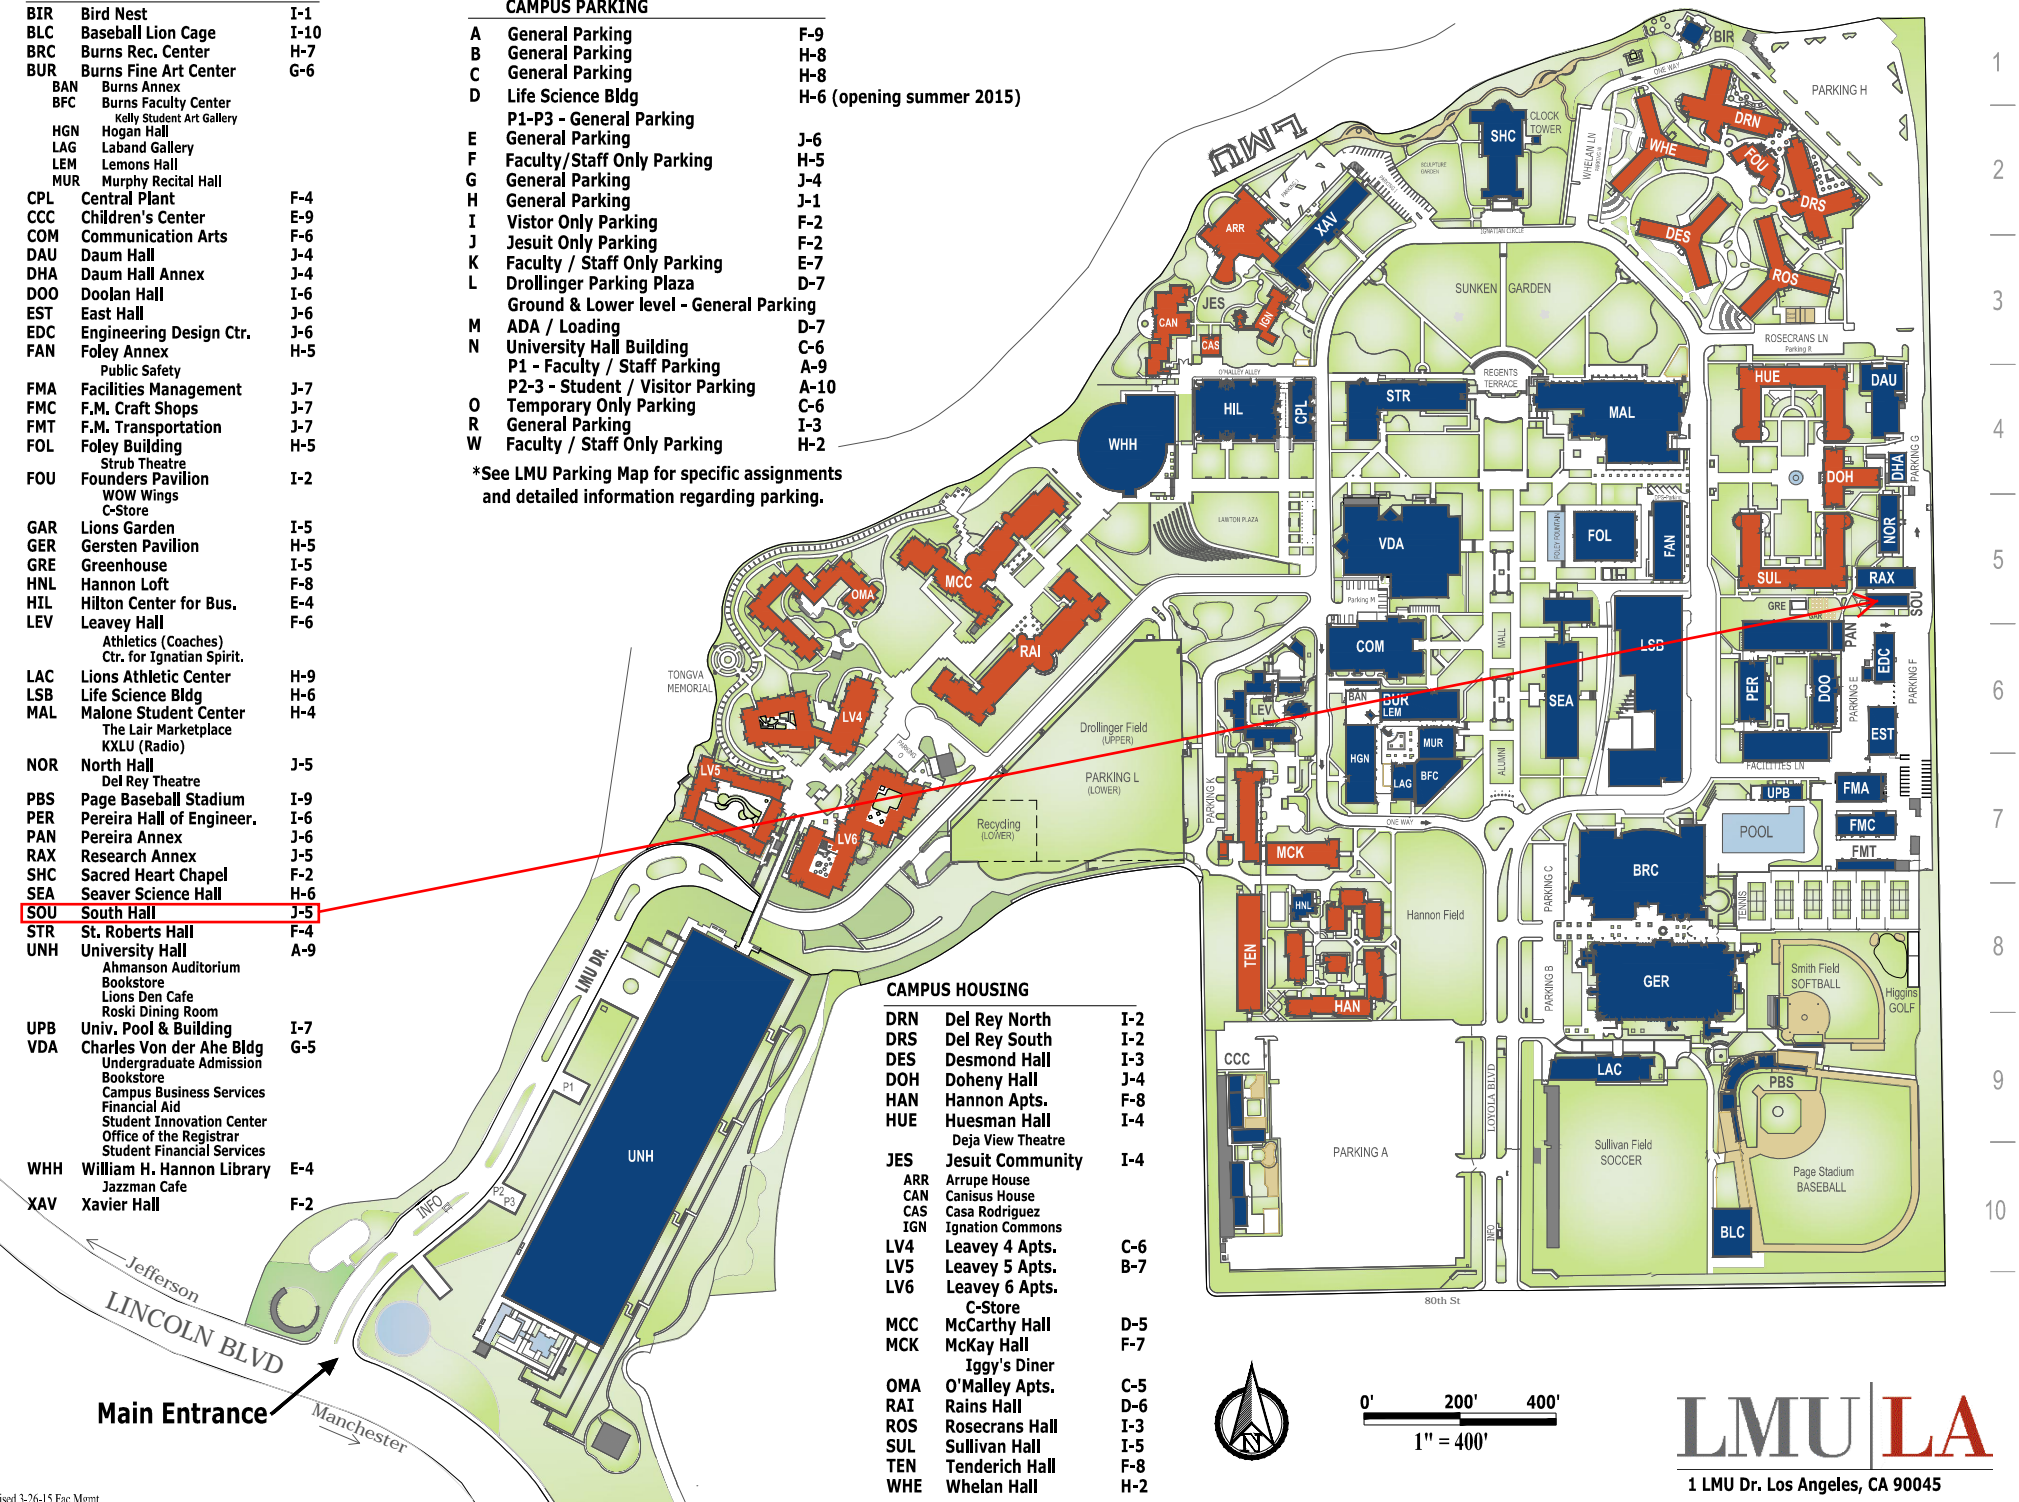

CAMPUS PARKING

A	General Parking	F-9
B	General Parking	H-8
C	General Parking	H-8
D	Life Science Bldg P1-P3 - General Parking	H-6 (opening summer 2015)
E	General Parking	J-6
F	Faculty/Staff Only Parking	H-5
G	General Parking	J-4
H	General Parking	J-1
I	Vistor Only Parking	F-2
J	Jesuit Only Parking	F-2
K	Faculty / Staff Only Parking	E-7
L	Drollinger Parking Plaza Ground & Lower level - General Parking	D-7
M	ADA / Loading	D-7
N	University Hall Building P1 - Faculty / Staff Parking P2-3 - Student / Visitor Parking	C-6 A-9
O	Temporary Only Parking	C-6
R	General Parking	I-3
W	Faculty / Staff Only Parking	H-2

*See LMU Parking Map for specific assignments and detailed information regarding parking.

CAMPUS HOUSING

DRN	Del Rey North	I-2
DRS	Del Rey South	I-2
DES	Desmond Hall	I-3
DOH	Doheny Hall	J-4
HAN	Hannon Apts.	F-8
HUE	Huesman Hall Deja View Theatre	I-4
JES	Jesuit Community	I-4
ARR	Arrupe House	
CAN	Canisus House	
CAS	Casa Rodriguez	
IGN	Ignation Commons	
LV4	Leavey 4 Apts.	C-6
LV5	Leavey 5 Apts.	B-7
LV6	Leavey 6 Apts. C-Store	
MCC	McCarthy Hall	D-5
MCK	McKay Hall Iggy's Diner	F-7
OMA	O'Malley Apts.	C-5
RAI	Rains Hall	D-6
ROS	Rosecrans Hall	I-3
SUL	Sullivan Hall	I-5
TEN	Tenderich Hall	F-8
WHE	Whelan Hall	H-2

Main Entrance

LMU | **LA**

1 LMU Dr. Los Angeles, CA 90045