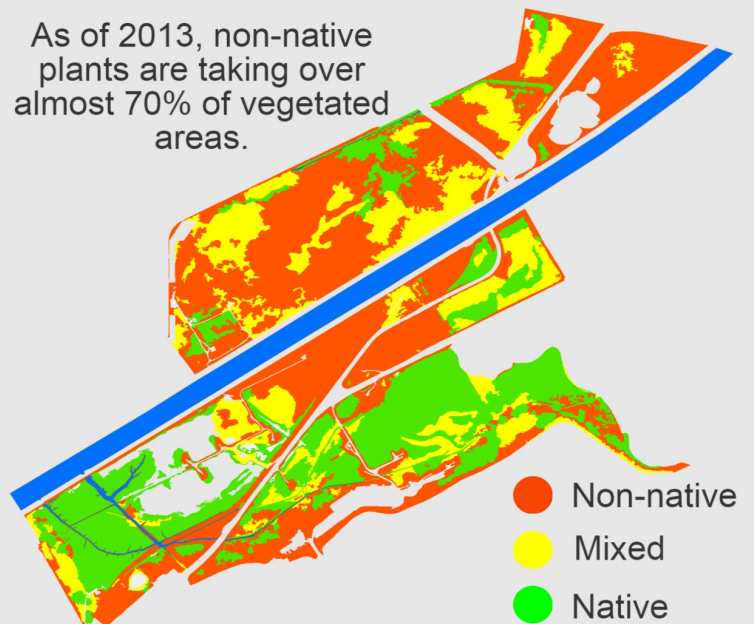

IT'S GETTING WORSE...

As of 2013, non-native plants are taking over almost 70% of vegetated areas.

Over 25 acres of native alkali weed was replaced by non-natives such as black mustard over the course of 6 years.

This shows that if we do nothing, we are harming the system.

For more information visit: ballonarestoration.org