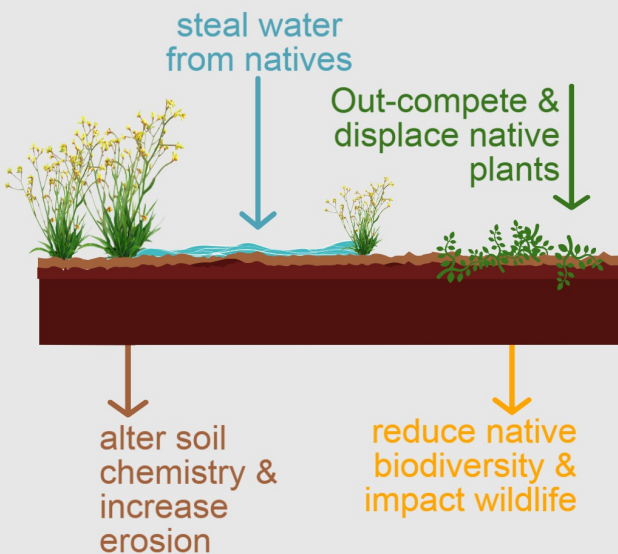

## INVASIVE PLANTS HAVE TAKEN OVER

Invasive iceplant covers 35 acres of the wetlands, equivalent to 26 football fields

## WORST WEED INVADERS OF WETLANDS

- ✗ Giant Reed
- ✗ Iceplant
- ✗ Mustard
- ✗ Euphorbia
- ✗ Crown Daisy
- ✗ Castor Bean

Invasive plants not only affect biodiversity and ecosystem functioning, but also human use and enjoyment of wetlands

### NON-NATIVE PLANTS...