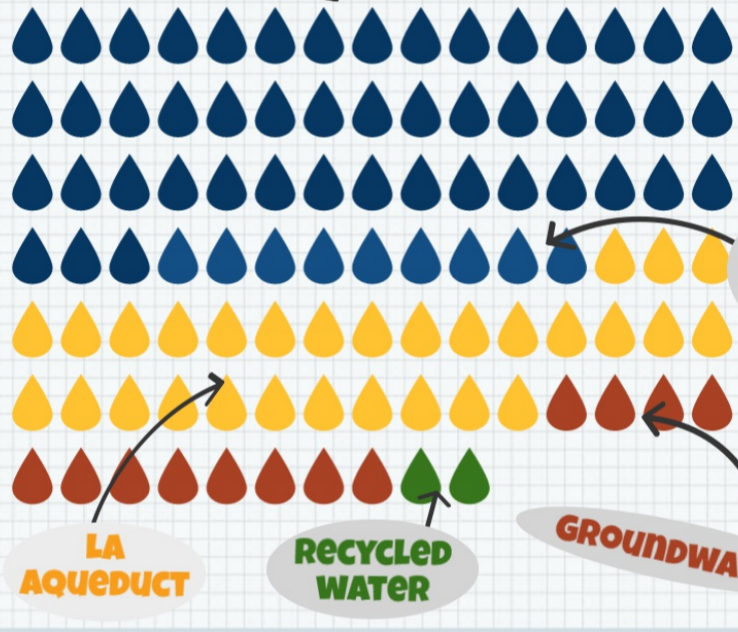

# How much Water is on Earth?

A lot! Earth's oceans cover the majority of the planet and make up 97.5% of water...

Only 2.5% of this is freshwater and 70% of that is frozen in polar icecaps!

That leaves less than **1%** available for humans!

# L.A. Water Facts

LADWP's Water System is the nation's 2nd largest municipal water utility

Serving a population of 4 million people within 473 square miles!

\$\$\$ WATER BAY DELTA

The Water System supplies approximately 167 billion gallons of water every year!

\$\$\$ WATER COLORADO RIVER

LA AQUEDUCT

RECYCLED WATER

GROUNDWATER